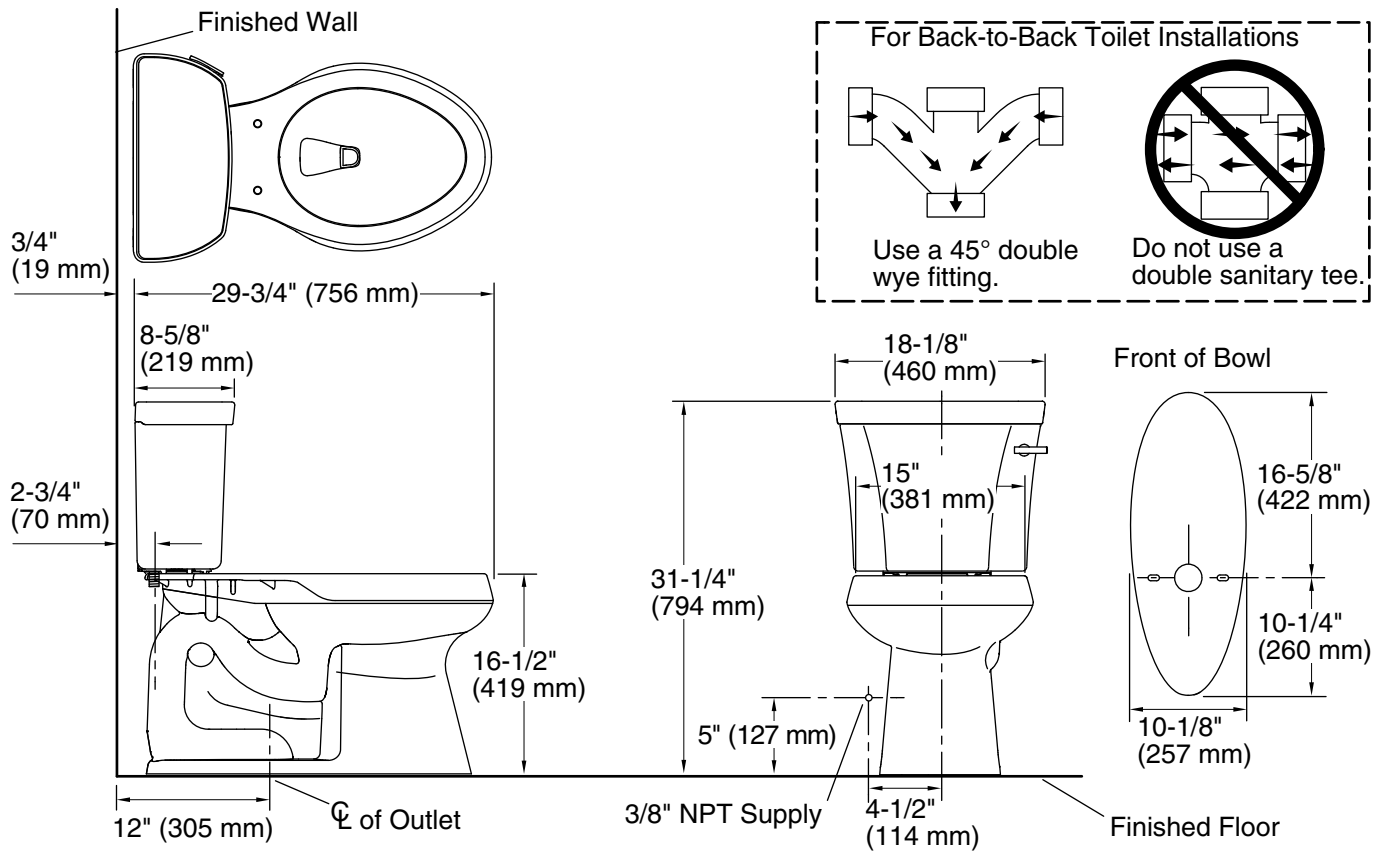

## Installation

- Standard 12" (305 mm) rough-in.
- Three-bolt quick-connect installation.
- Seat and supply line sold separately.

## Included Components

Product consists of:

- K-4199 Two-piece elongated chair height toilet bowl
- K-4467-RA Toilet tank, 1.28 gpf

Additional Components:

- Bolt cap accessory pack
- Tank cover
- Trip lever

# Highline® Comfort Height®

Two-piece elongated 1.28 gpf chair height toilet

### Technical Information

All product dimensions are nominal.

Toilet type:	Two-piece, Floor-mount
Waste Outlet:	Floor
Bowl shape:	Elongated
Flush type:	Class Five®
Trap passageway:	2-1/8" (54 mm)
Water Consumption	
Full:	1.28 gpf (4.8 lpf)
Water surface size:	11-3/8" x 8" (289 mm x 203 mm)
Rim to water surface:	5-3/8" (137 mm)
Rough-in:	12" (305 mm)
Seat-mounting holes:	5-1/2" (140 mm)